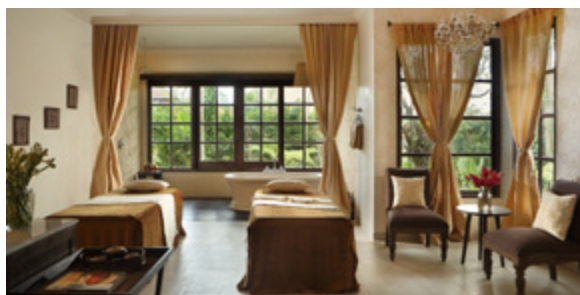

Conveniently located on Jalan Hanoman, Ubud's hippest shopping and dining enclave, enjoy the dynamic sidewalk scene from Petani Restaurant, where Executive Chef Made Siharta works his magic on creating innovative dishes based on traditional fare. Already a cult favourite, his Bebek Guling is a playful twist on Bali's beloved Babi Guling. To mix things up this Sunday, why not try Petani's 'Sunday Satay Bazaar', offering a sumptuous menu with 12 different satays and 10 succulent sambals. Perfect for families, parents can enjoy live acoustic music while the kids are kept occupied with various fun activities.

Relax in lush, tropical landscaping designed by none other than the icon himself, Made Wijaya. Go back in time as neighbouring rice paddies change colour throughout the seasons. Wijaya's delightful bamboo bar is traditionally thatched in along along grass, creating the perfect space to soak in the relaxing essence of Ubud.

(www.alayaubud.com; Jl. Hanoman, Ubud, Bali 80571 Indonesia; +62 361 972200)

Our Favourite Feature

Boukhari knows how to design a spa. Positioned next to a small flowing river, DaLa Spa focuses on bespoke, nature-driven treatments and products, set within a sumptuous sanctuary appointed with rich textiles, luxurious furnishings, and mood-enhancing lighting. After your treatment, enjoy organic cuisine on the spa's private terrace.